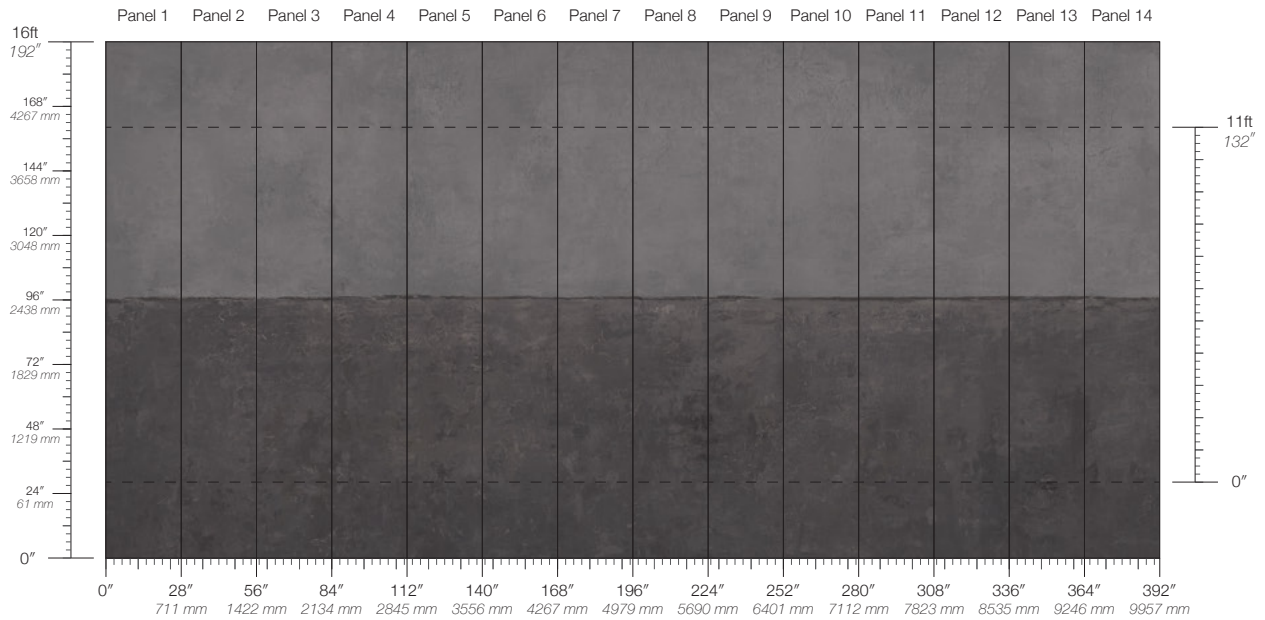

RESTORE

RESURFACE

THREADS

UNRAVEL

Nuance Compel

Suitable for residential and some commercial projects

COLOR
Compel

ITEM
6601

CONTENT
Polyester & Natural Fiber

PANEL WIDTH
28" / 711 mm trimmed

PANEL HEIGHT
132" / 3353 mm standard
192" / 4877 mm extended

REPEAT
Non-repeating

STOCK
Made to order

LEAD TIME
4 weeks to print

MINIMUM
1 panel

PRICE
Available upon request

ORIGIN
USA

DETAILS
Custom options available

MAINTENANCE
Water-based cleanser

ENVIRONMENTAL
FSC Certified Content
REACH Compliant

SPECS
Cellulose & Polyester Fiber
3.62 oz per linear yard
44.1 g per linear meter
Fibrous surface texture